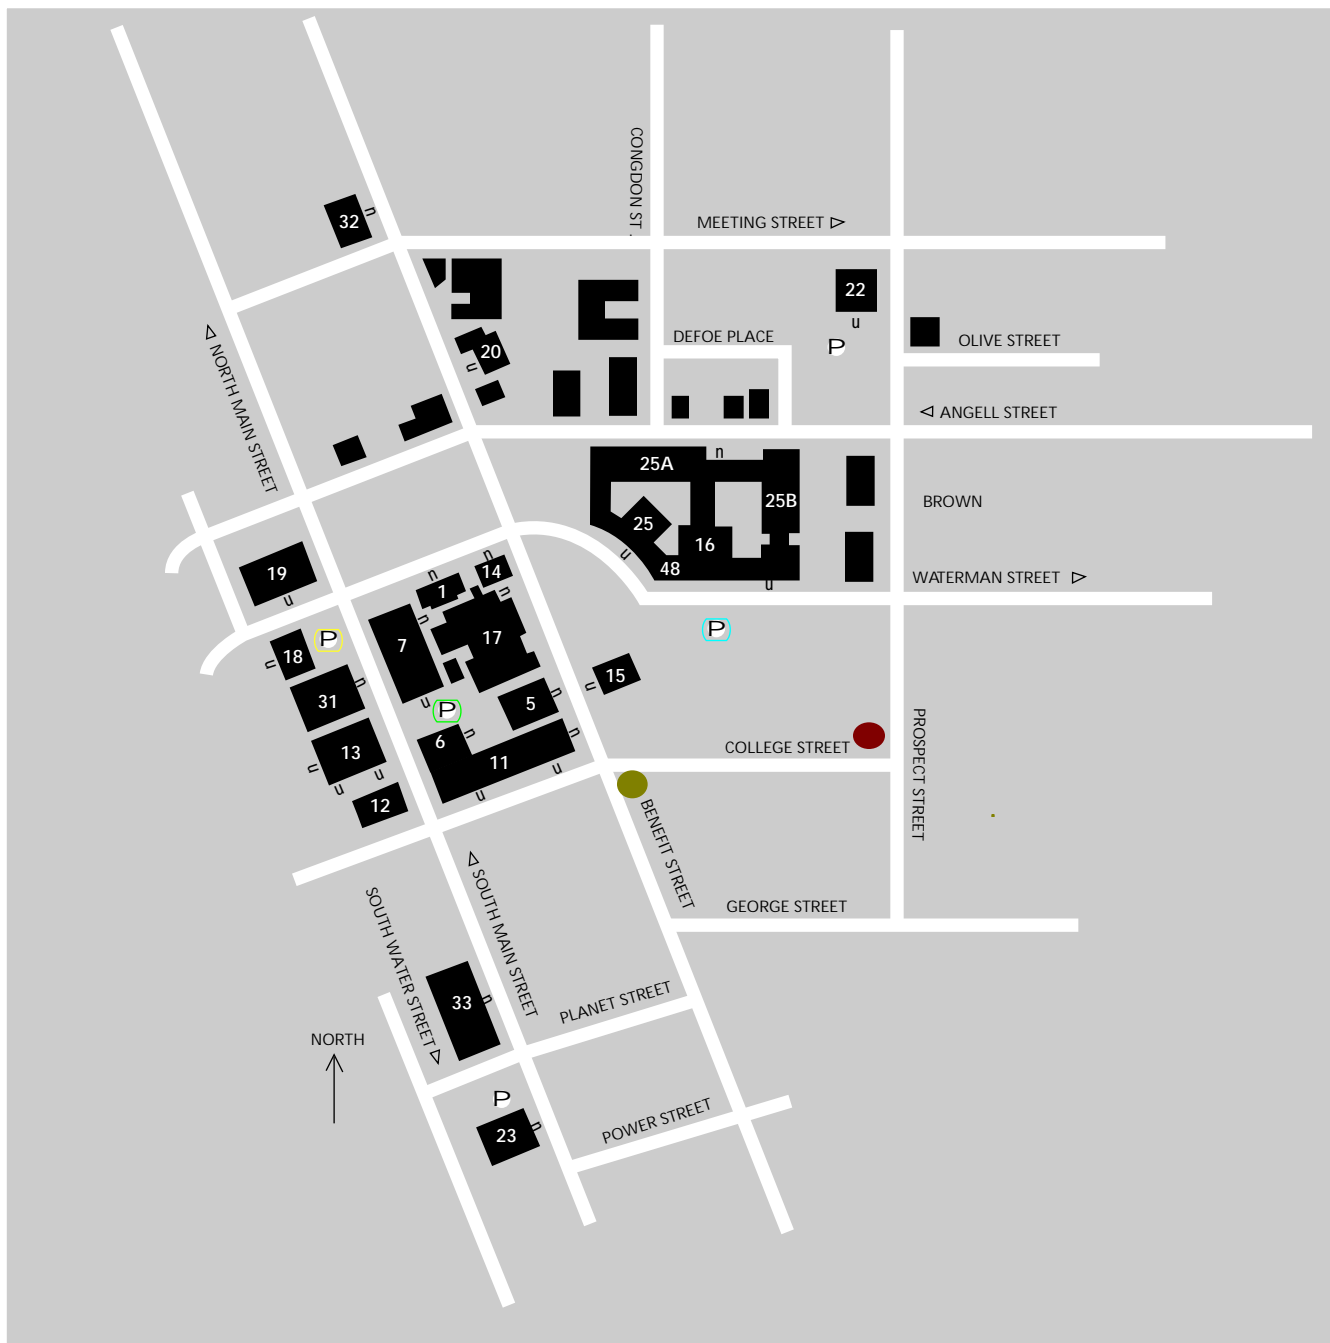

Campus Information

- | | |
|--|--|
| 1 Waterman Building (WATM) (Nature Lab) | 19 20 Washington Place (20WP) Continuing Education |
| 5 Memorial Building (MEM) | 20 187 Benefit Street (187G) |
| 6 Bank Building (BANK) | 22 Woods-Gerry House |
| 7 Metcalf Building (METC) | 23 Bayard Ewing Building (BEB) |
| 11 College Building (CB) (Library) | 25 Public Safety |
| 12 Market House (MKT) | 31 Design Center (DC) RISD Store |
| 13 Auditorium (AUD) | 32 What Cheer Studio (WCS) |
| 14 Carr House (CARR) | 33 161 South Main (161S) |
| 15 Benson Hall (BENS) | 48 48 Waterman (48WA) |
| 16 Refectory (REF) (Lunch) | P Parking |
| 17 Museum (MUS) | ▲● Athenaeum ● John Hay |
| 18 Illustration Studies Building (ISB) | |